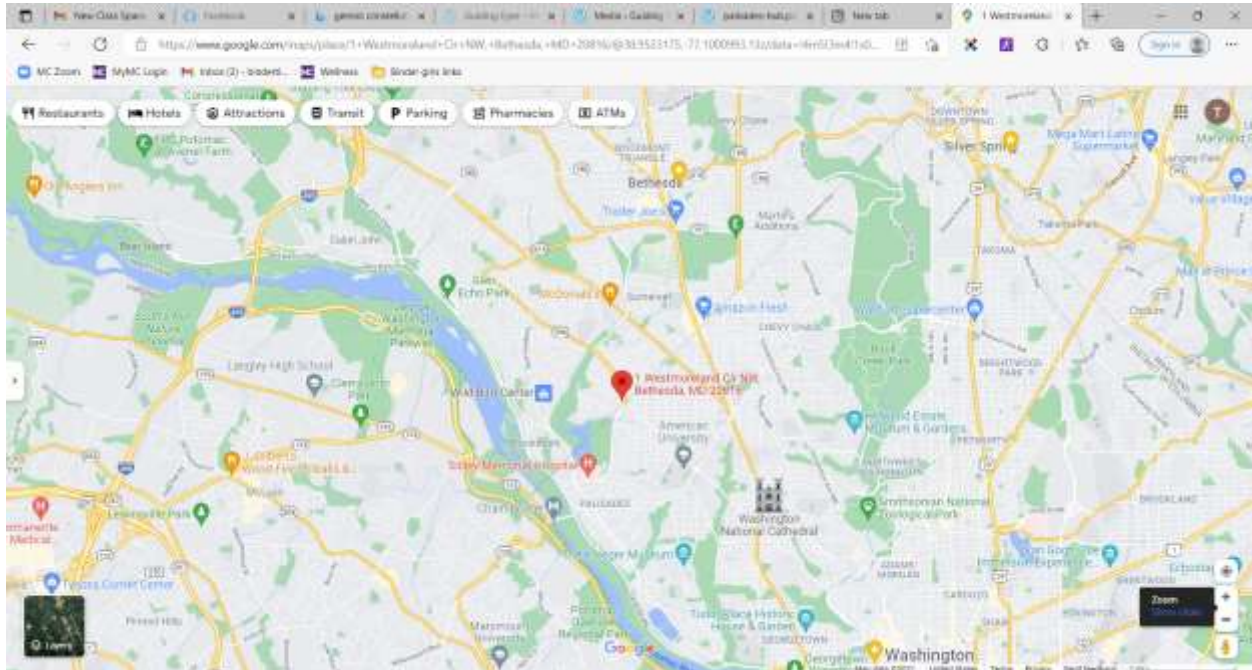

Westmoreland Congregational United Church

1 Westmoreland Circle, Bethesda

The entrance to the parking lot is on Massachusetts Avenue. There is also street parking on Dalecarlia Dr. To enter the classroom from the parking lot, go down the stairs near the picnic tables. The door will be unlocked. There is also a same level entrance from Dalecarlia Dr. past the daycare playground. Please be aware that the parking lot is very tight and small but will accommodate raisers coming and going. Be ready to maneuver out of your spot if you don't back into it, especially if you have a vehicle bigger than a sedan